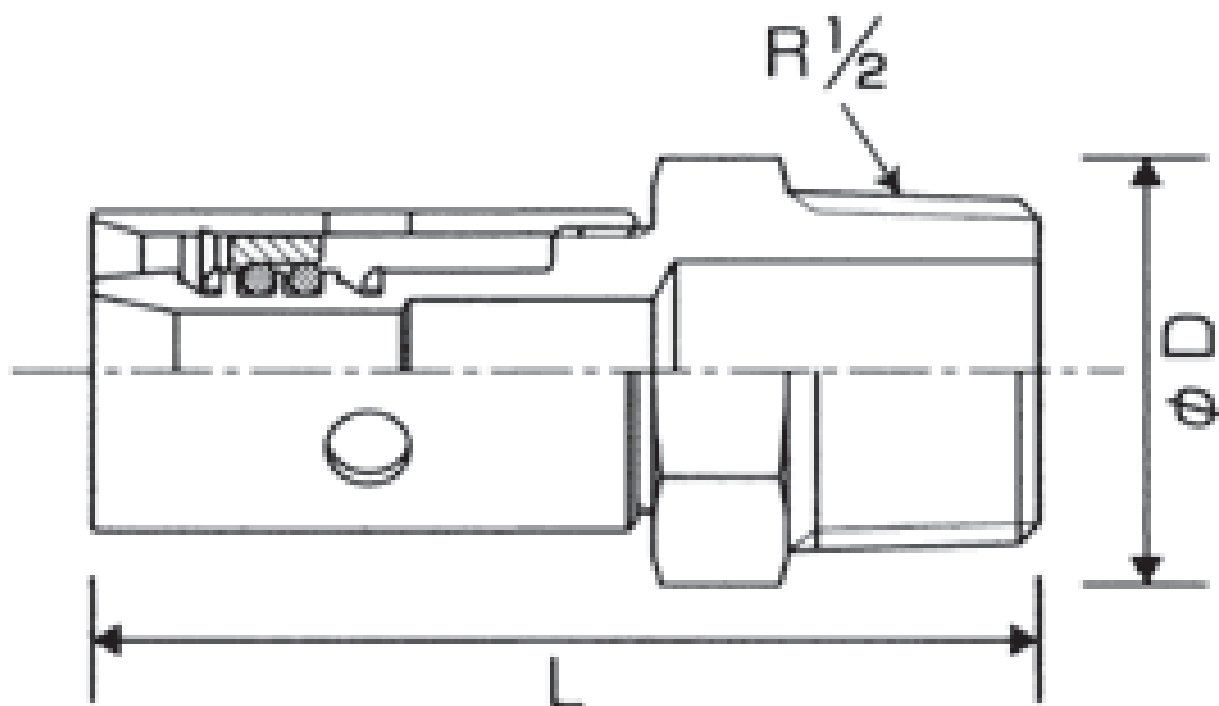

MOTM-10・MOTM-13

品番	呼び径		L(mm)	D(mm)
	管径	ねじ		
MOTM-10	10A	R1/2	56.5	22
MOTM-13	13A	R1/2	56.5	22